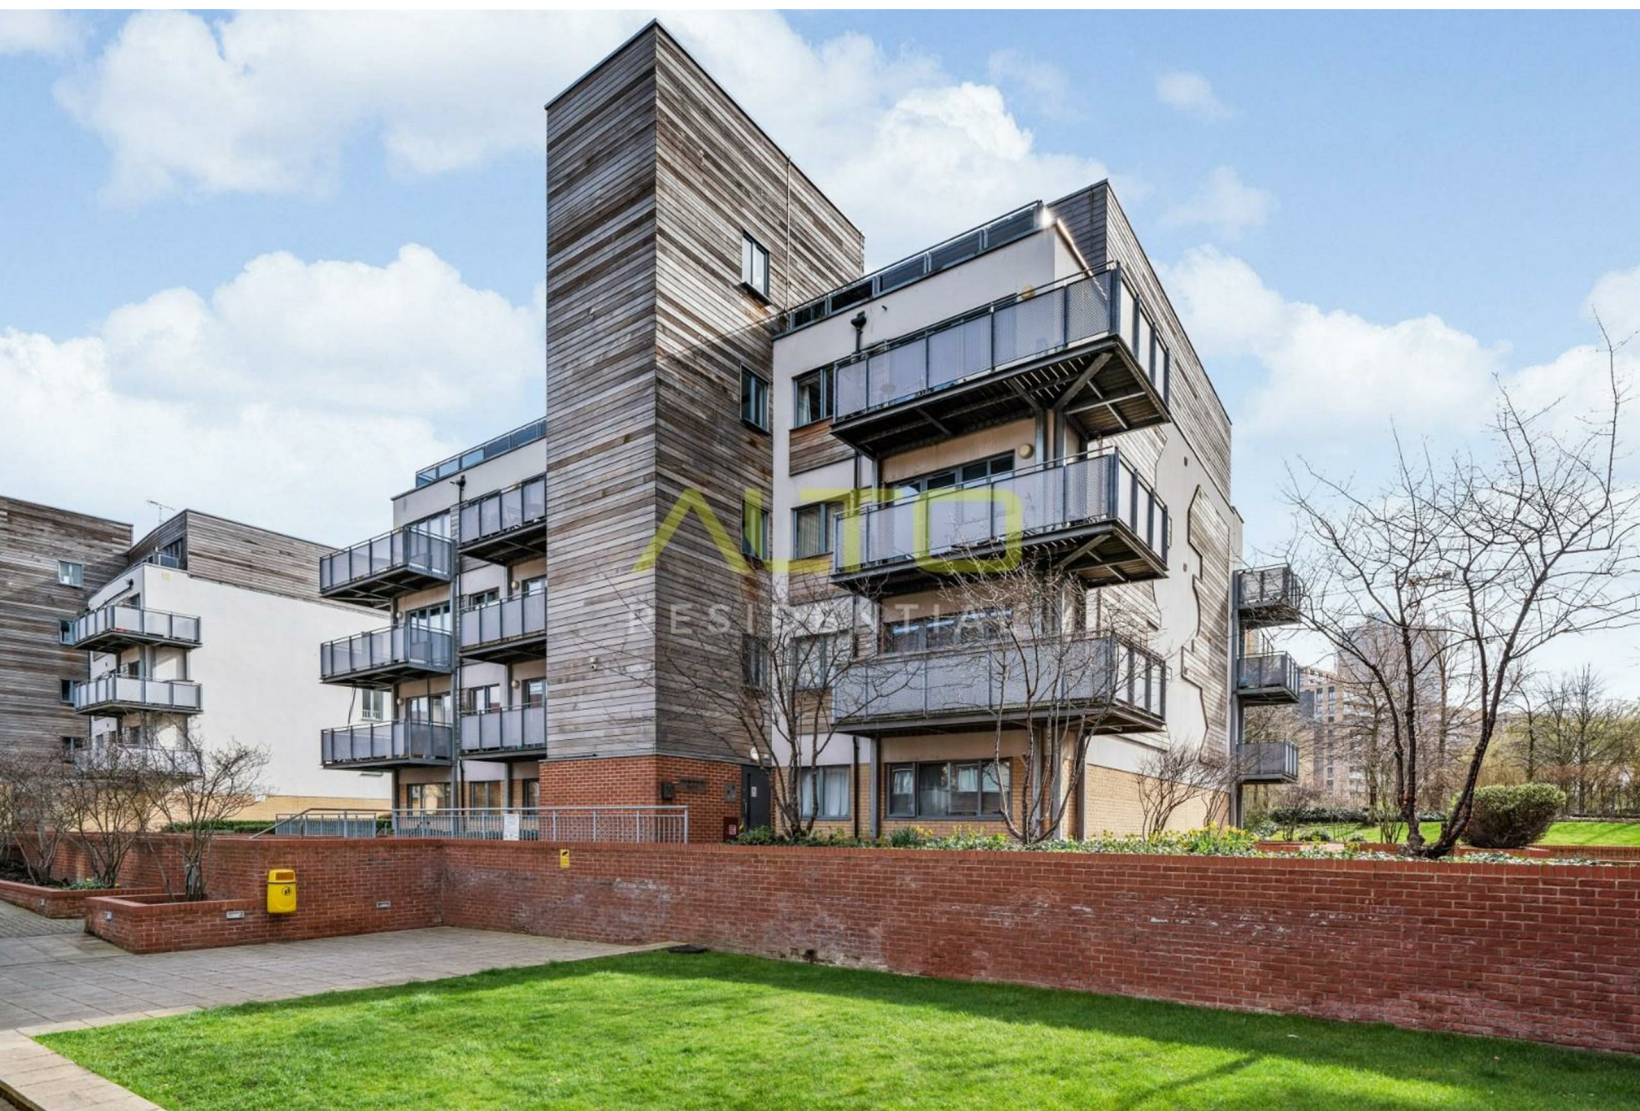

020 3965 7777

office@altoresidential.co.uk

altoresidential.co.uk

**ALTO**  
RESIDENTIAL

**Azure House, Agate Close, London, NW10 7FE**

**£2,300 PCM**