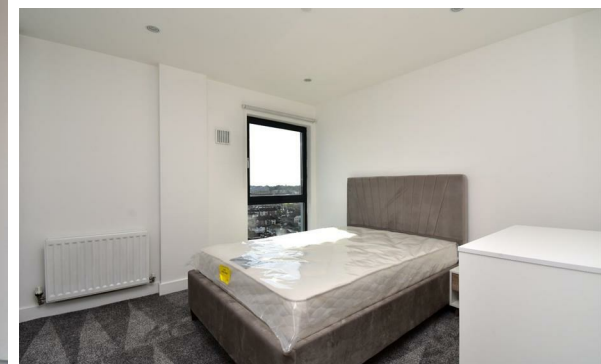

020 3965 7777

office@altoresidential.co.uk

altoresidential.co.uk

ALTO
RESIDENTIAL

Fairbanks Court, Atlip Road, Wembley, Middlesex, HA0 4GJ

£1,600 PCM