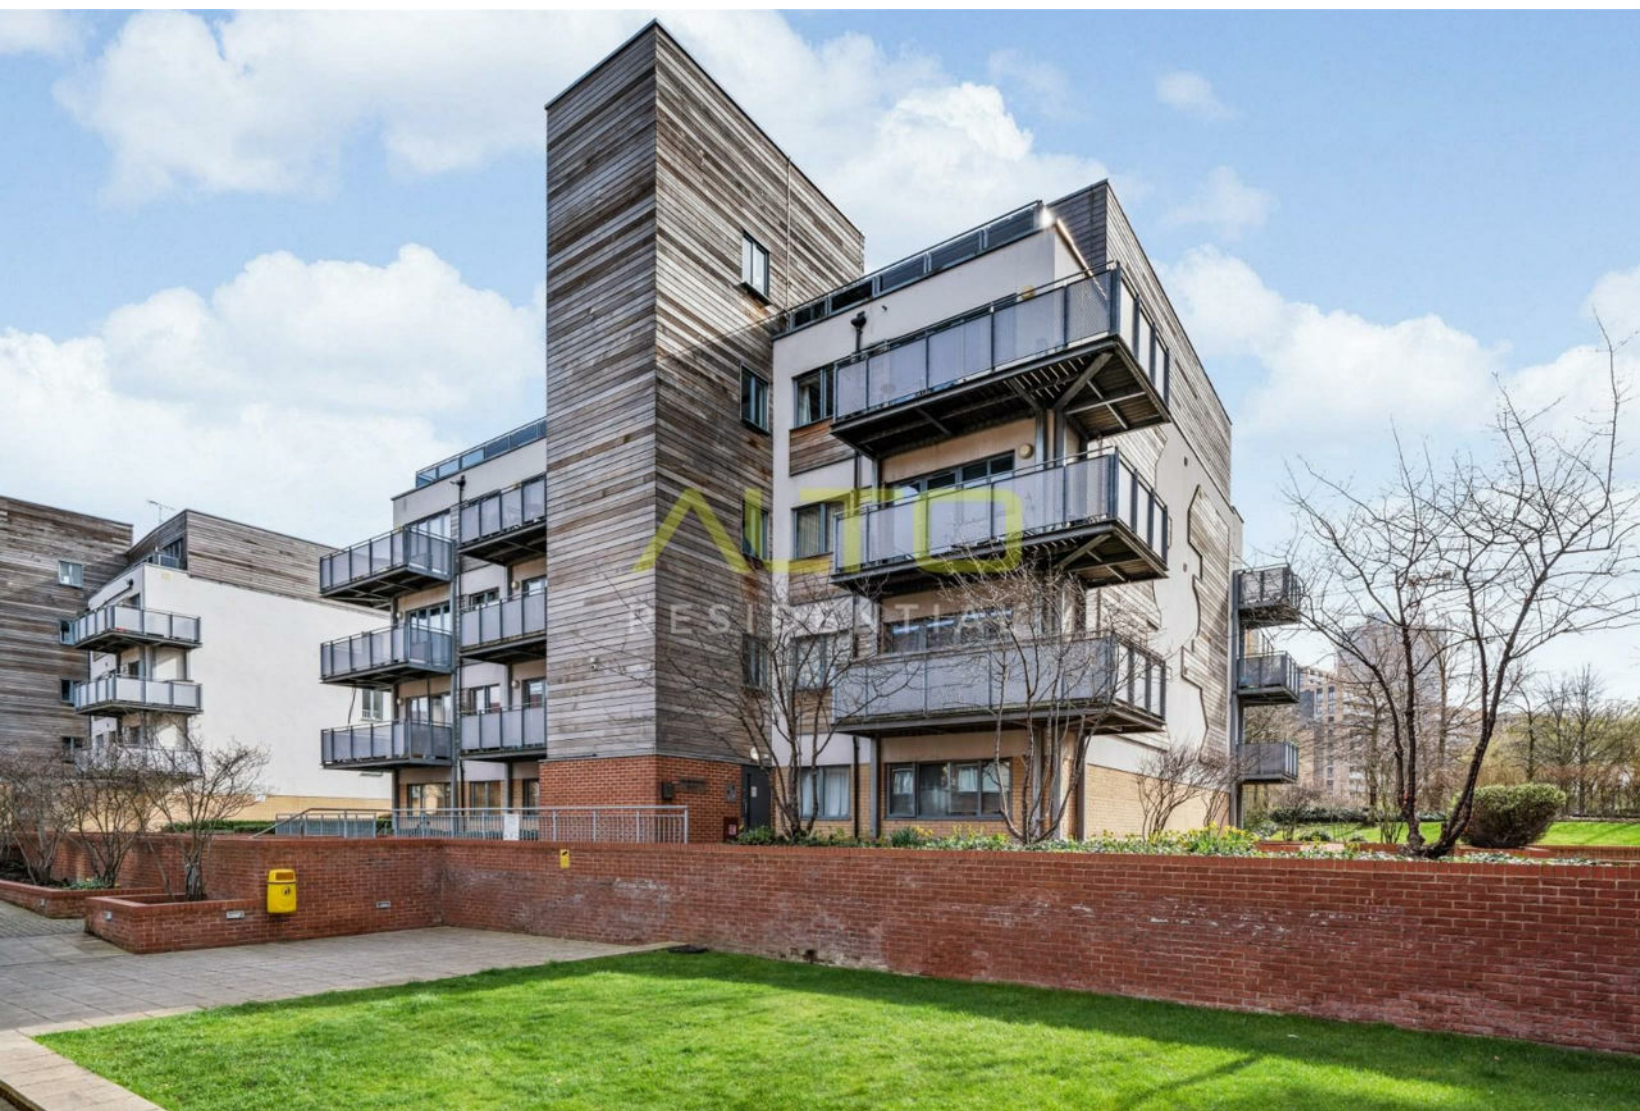

020 3965 7777

office@altoresidential.co.uk

altoresidential.co.uk

**ALTO**  
RESIDENTIAL

**Azure House, Agate Close, London, NW10 7FE**

**£2,300 PCM**