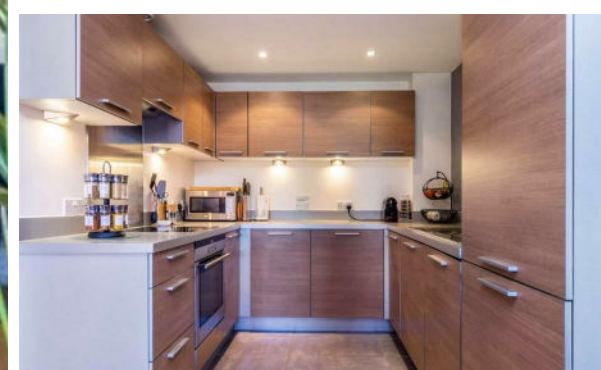

020 3965 7777

office@altoresidential.co.uk

altoresidential.co.uk

ALTO
RESIDENTIAL

Azure House, Agate Close, London, NW10 7FE

£1,700 PCM